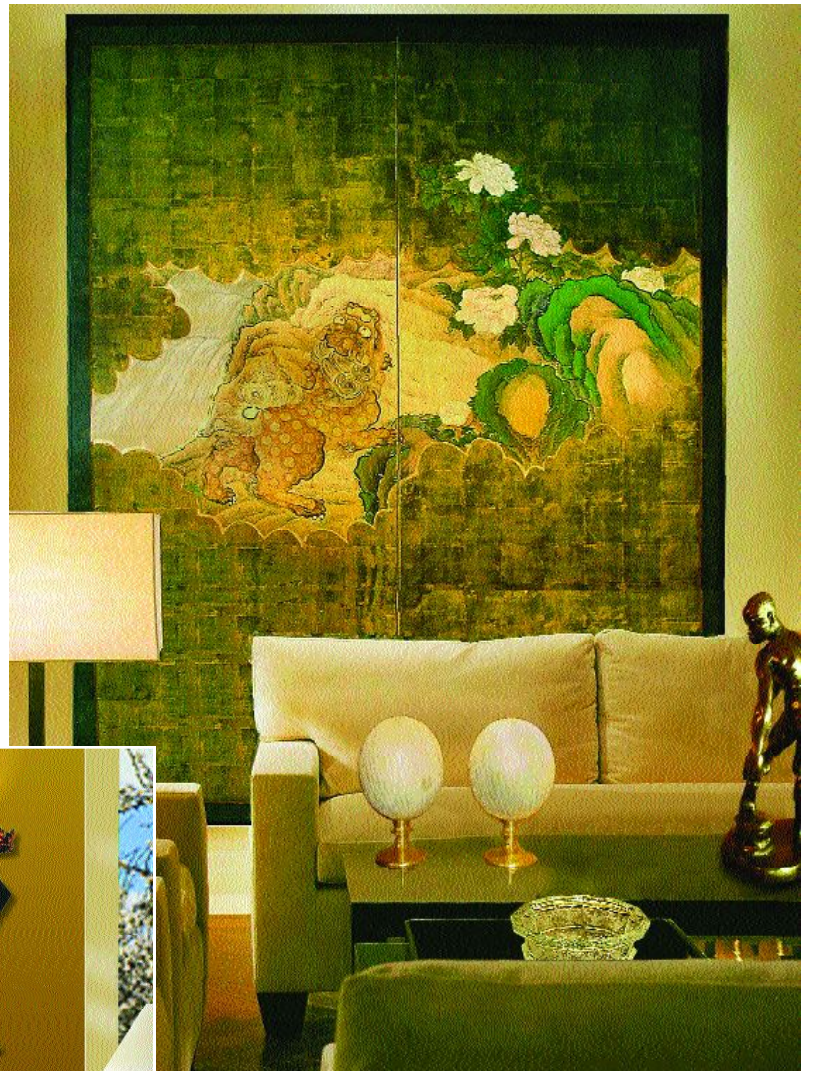

THOMAS * C * BURGER
DESIGN * ENTERPRISE*INC
226 EAST 54 STREET
SUITE * 606
NEW YORK * NY 10022
TEL 212 * 308 *2177
FAX 212 * 308 * 2243
www.thomasburgerdesign.com