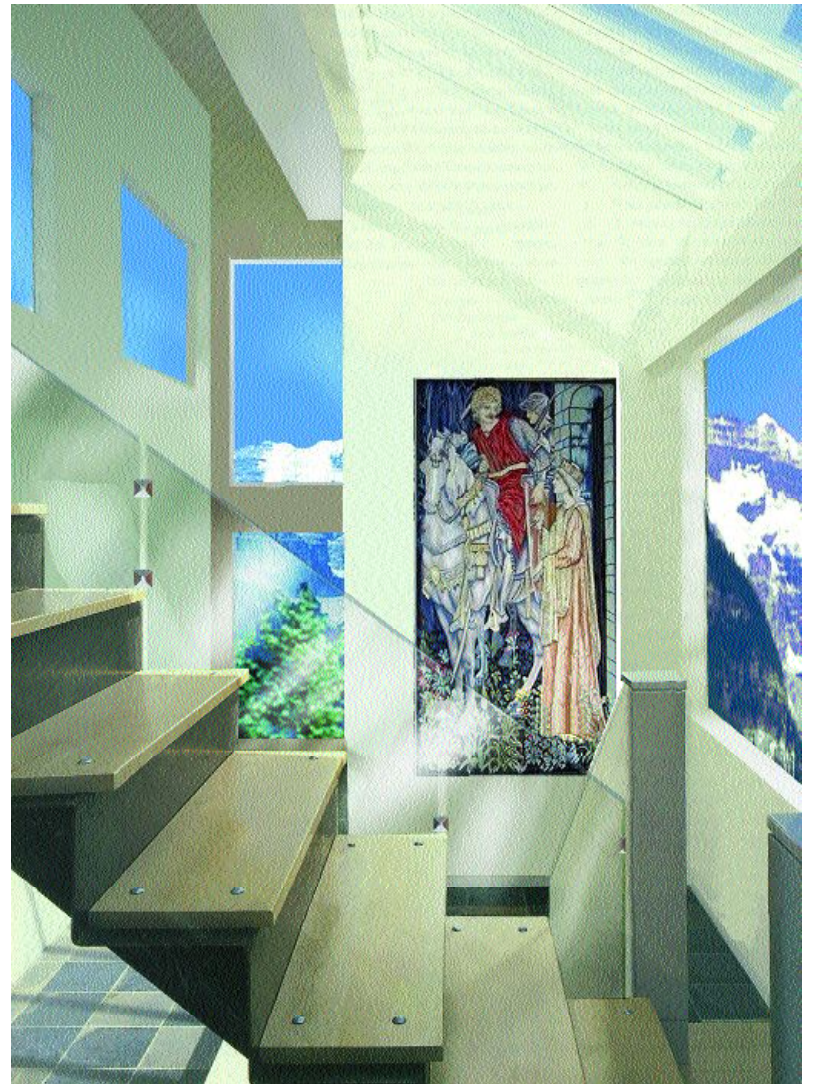

THOMAS * C * BURGER
DESIGN * ENTERPRISE*INC
226 EAST 54 STREET
SUITE * 606
NEW YORK * NY 10022
TEL 212 * 308 *2177
FAX 212 * 308 * 2243
www.thomasburgerdesign.com