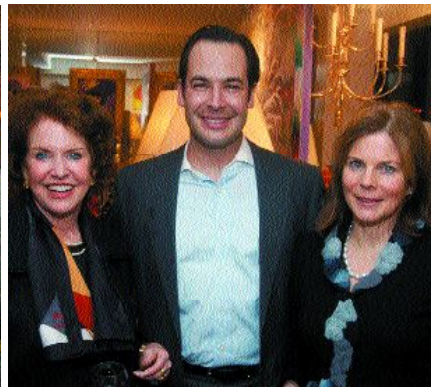

# Michelle Marie's LATEST COLLECTION "WINTER TREES ON OAK PANELED BOXES"

Photos by: ©Patrick McMullan -Photo-A Scott/PatrickMcMullan.com

Michelle Marie and "Winter Tree on Oak Paneled Box"

Todd Roanno, Michelle Marie and Jon Heinemann

Robert Rufino

Todd Alexander Romano hosted a champagne reception and art show for artist Michelle Marie and her latest collection "WINTER TREES ON OAK PANELED BOXES"

Michelle Marie is a painter, whose latest collection "Winter Trees On Oak Paneled Boxes" captures the essence of stark winter trees with geometric triangles that constantly change position, causing both an optical illusion and free movement.

For more information please visit <http://www.michellemarieart.com>

Anait Bian and Mike Latham

Geoffrey Bradfield and Roric Tobin

Heather Cohane, Jason Grant and Victoria Moran

Anne Ellington, Dr. Peter Theodorou and Ruth Fleischmann