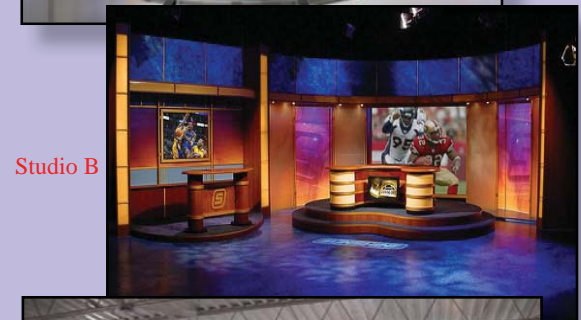

WHY MARK7 STUDIOS?

FULL SERVICE PRODUCTION FACILITIES

The Newly Upgraded Mark7 Studios Production Center: Built by the engineers who designed the studios for NBC's "Tonight Show" and the Lucas Film facilities, Mark7 is one of the advanced vertically integrated, High Definition venues on the East Coast, with live transmission capabilities.

EASILY ACCESSIBLE

The Closest Studio to Manhattan: Three miles from the Lincoln Tunnel, also accessible via the Holland Tunnel and the George Washington Bridge, our location is less than fifteen minutes from mid-town Manhattan.

STRATEGICALLY LOCATED

Studio is near hotels, restaurants, transportation, skilled labor, major equipment houses & catering, within proximity to Giants Stadium, Newark Airport, Teterboro airport, Northern New Jersey & Meadowlands Xanadu, Mark7 Studios is a practical alternative to Manhattan that also serves as an extension to the epicenters of NYC Media businesses.

PROVEN

Major TV networks— including CNBC and Univision TV/ Channel 41, have operated here 24/7 for over twenty years for live television broadcasting, producing multiple shows at a time. The facility is perfect for multi-camera production, news & sports casts, commercials, motion picture & single camera productions, PR and corporate video.

MOST COMPETITIVE RATES IN THE AREA

With 20% NJ tax credits both above and below the line, coupled with our attractive discounted rates.

RENTALS

You can rent our HD studios facilities.

CO-PRODUCTIONS

You can co-produce with us in TV shows, Film Productions and Events.

DISTRIBUTION AND PARTNERSHIPS