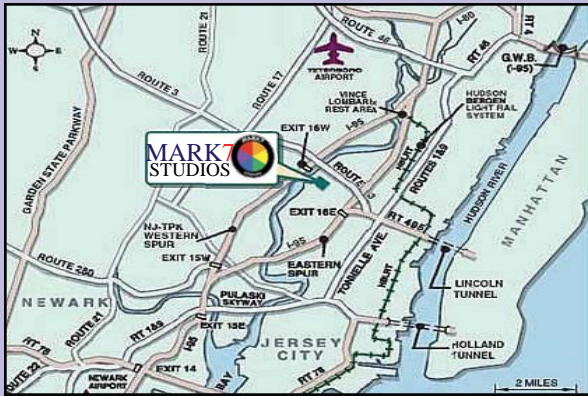

LOCATION

Located just off Rt 3 and the NJ Turnpike. The Garden State Pkwy, Rt 17, 46, 1 & 9 and arteries to I-80, I-95 and I-280 are easily accessible. The building is within minutes of Manhattan and Newark International Airport. Teterboro Airtort is within 4 miles of the building.

DRIVING DIRECTIONS:

From Manhattan: Lincoln Tunnel, Route 3 West, exit at Meadowlands Pkwy, left at end of ramp, studio on left before the light.

From New Jersey: Route 3 East, exit right at Meadowlands Pkwy, right turn bottom of ramp, studio is on right side.

EASILY ACCESSIBLE

The Closest Studio to Manhattan: Three miles from the Lincoln Tunnel, also accessible via the Holland Tunnel and the George Washington Bridge, our location is less than fifteen minutes from mid-town Manhattan.