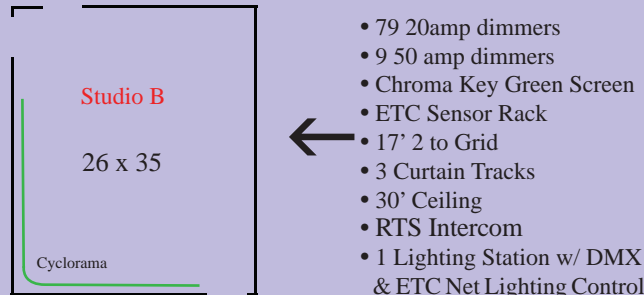

Control Room

Studio A

Studio B

Studio 8000