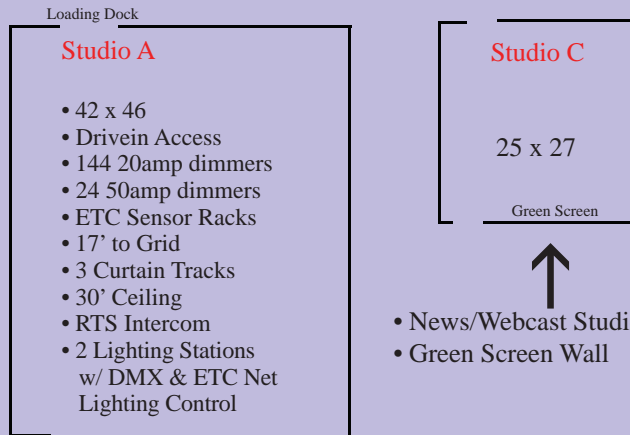

Control Room

Studio A

Studio B

Studio 8000